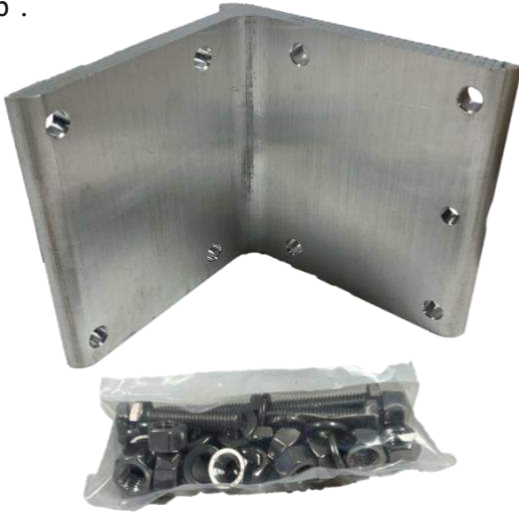

ANTENNA MOUNTING HARDWARE

ANTM400H

Horizontal mounting bracket for large Telewave.io Yagi antennas including 144-220Y5/Y7 400-500Y5/Y7/Y10, 930Y12. The size of this bracket is 5" x 5".

ANTM940H

Horizontal mount for medium Telewave.io Yagi antennas including 750-850Y10 and 930/940Y10. The size of this bracket is 4" x 4".